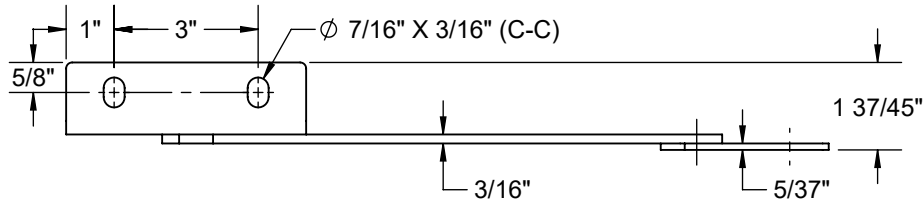

- The Lower Bracket Location Depends on the Height Range.
- Minimum 3" Required Between the Head Plate & the Boot In order to be Mounted as (Position 2).

REV

0

SR, Regular Duty Support - Knee Brace Details