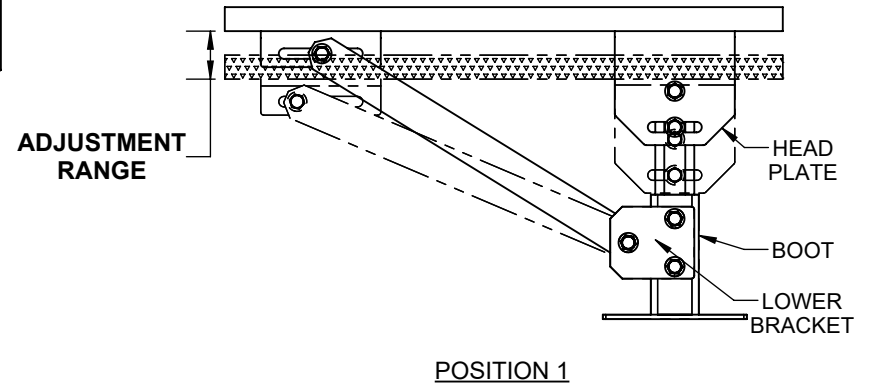

- The Lower Bracket Location Depends on the Height Range.
- Minimum 3" Required Between the Head Plate & the Boot In order to be Mounted as (Position 2).

REV

0

SR, Regular Duty Support - Knee Brace Details