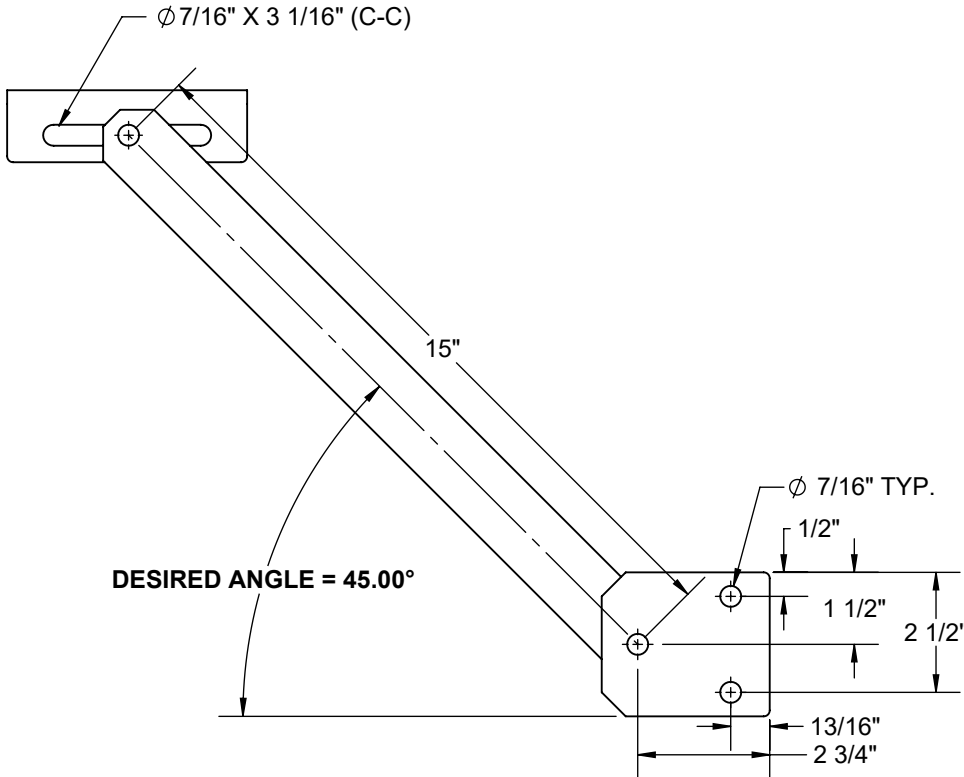

- The Lower Bracket Location Depends on the Height Range.
- Minimum 3" Required Between the Head Plate & the Boot In order to be Mounted as (Position 2).

REV

0

SR, Regular Duty Support - Knee Brace Details