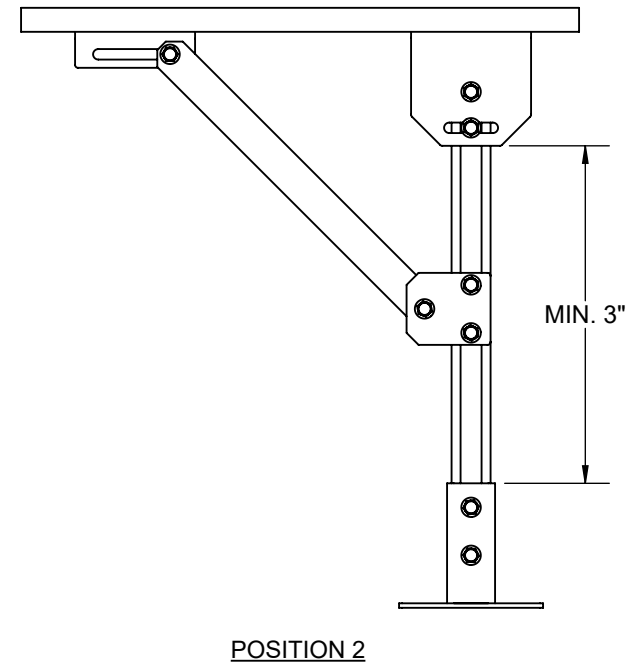

- The Lower Bracket Location Depends on the Height Range.
- Minimum 3" Required Between the Head Plate & the Boot In order to be Mounted as (Position 2).

REV

0

SR, Regular Duty Support - Knee Brace Details